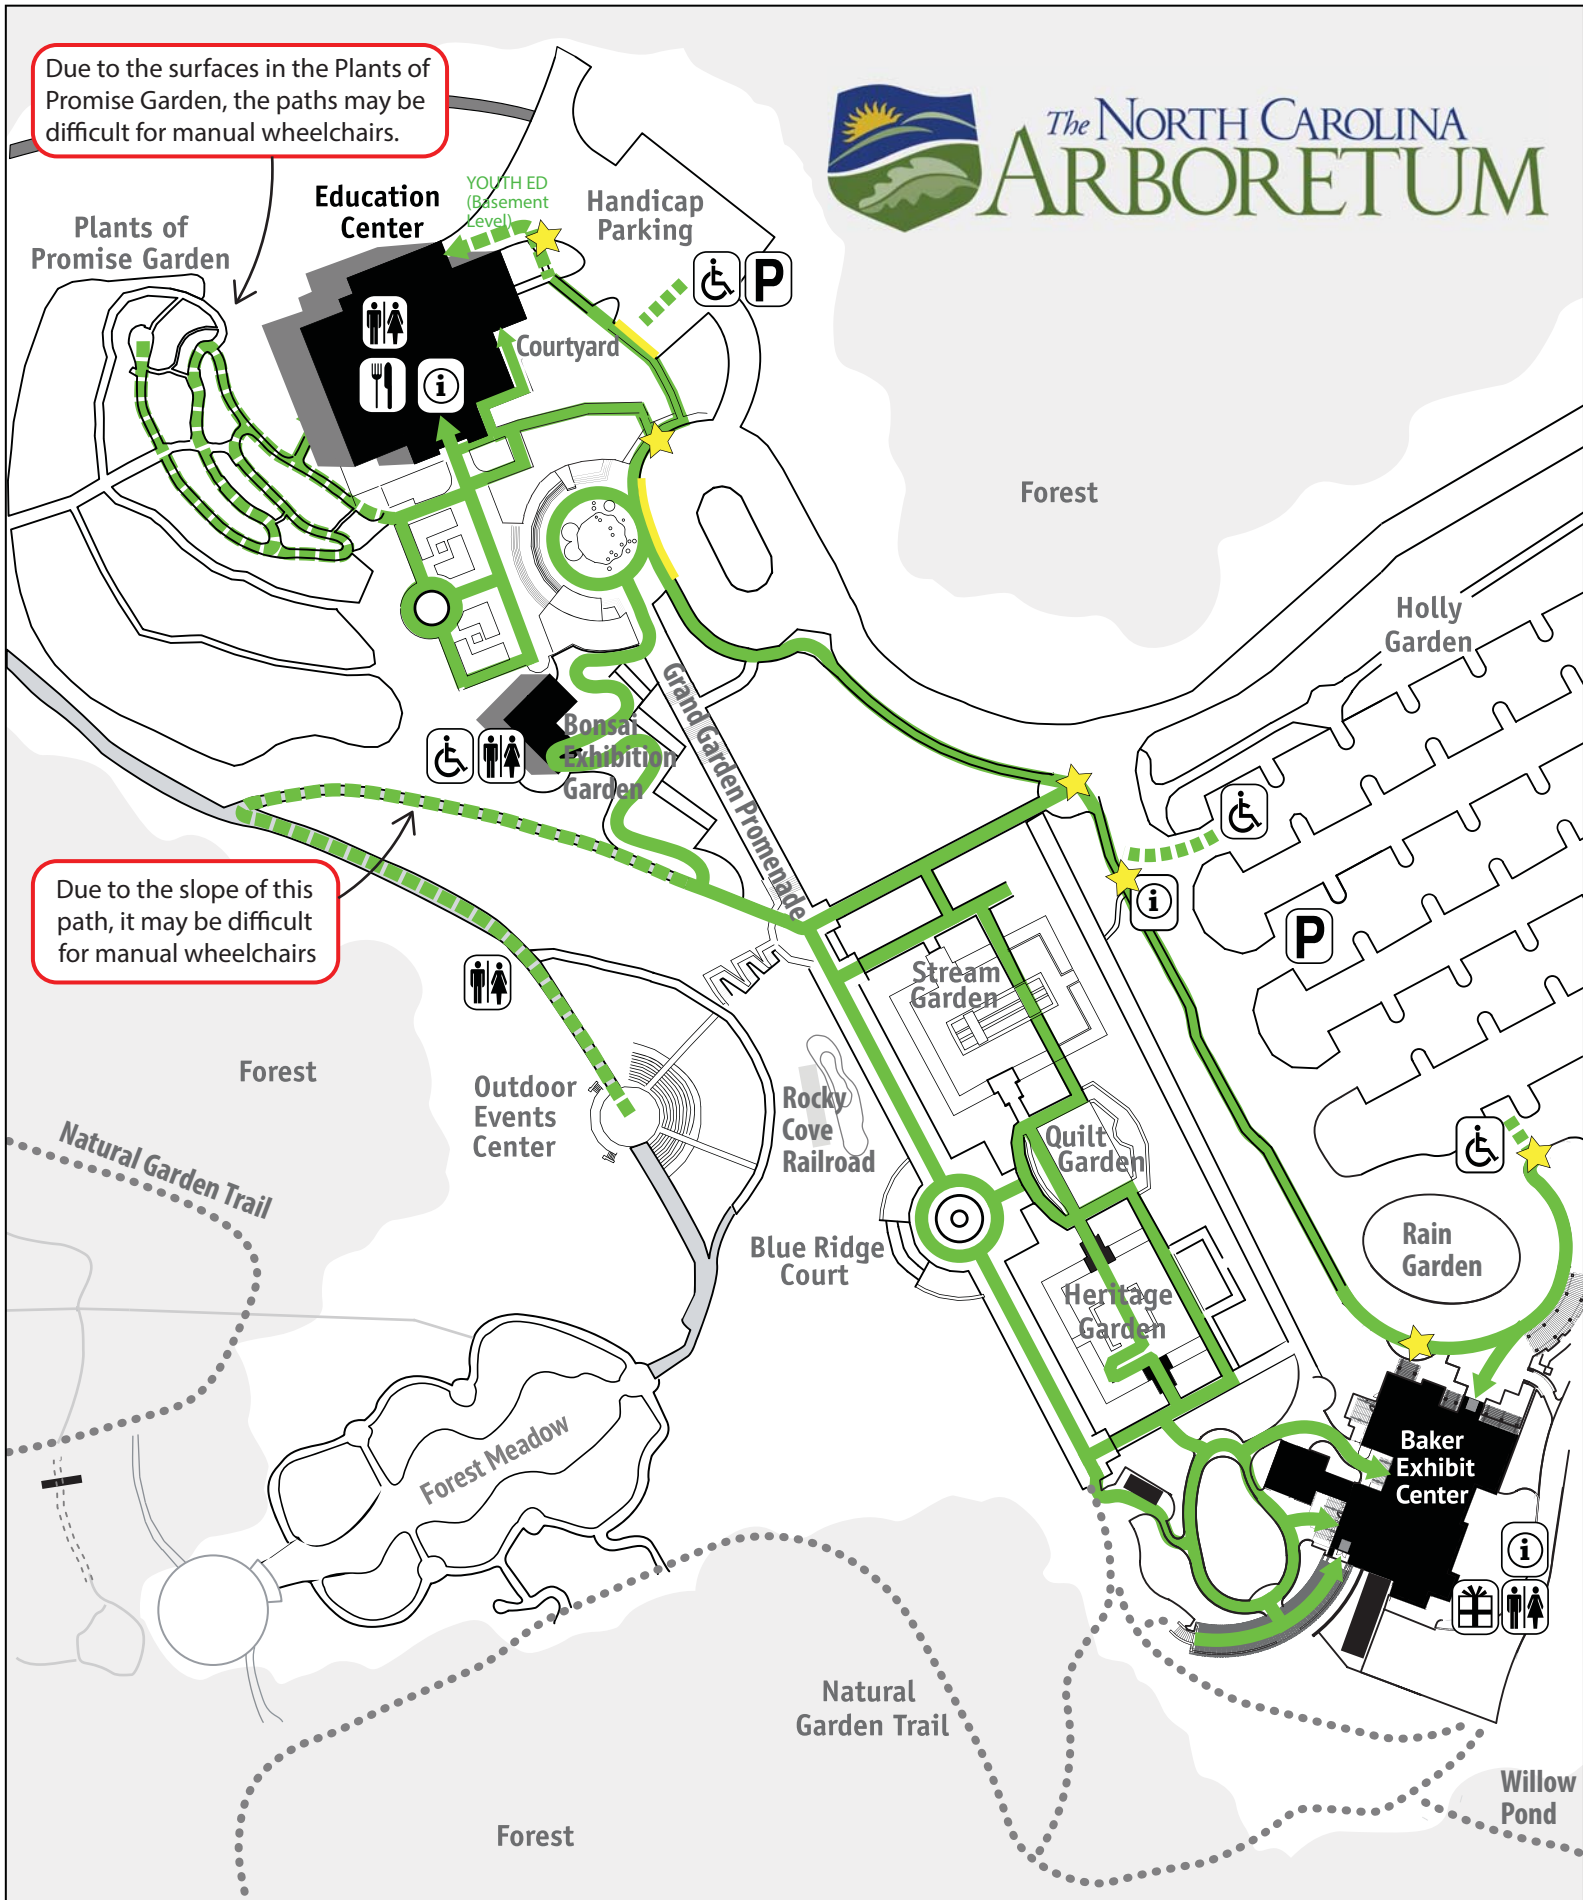

# The NORTH CAROLINA ARBORETUM

Due to the surfaces in the Plants of Promise Garden, the paths may be difficult for manual wheelchairs.

Due to the slope of this path, it may be difficult for manual wheelchairs

## Wheelchair Accessibility Map

★ = Curb Access